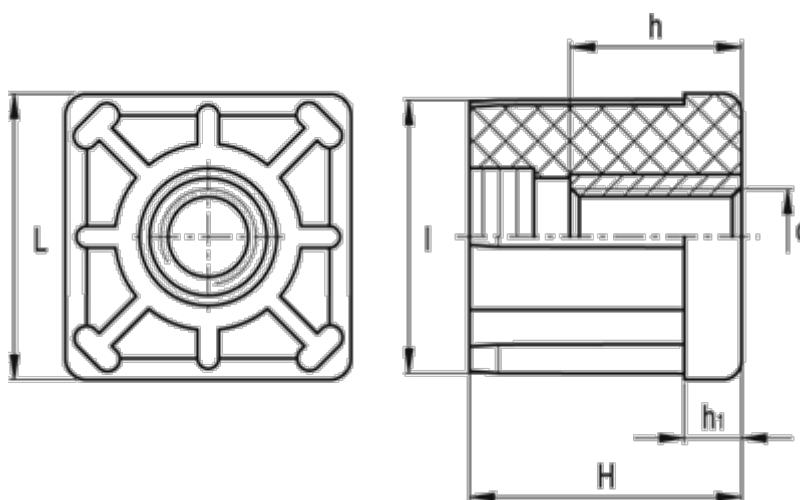

Article number: 2310320146  
Description: E+G Square end-cap  
NDX.Q-50x2.5-M20

## Measures

|                    |        |                           |
|--------------------|--------|---------------------------|
| d                  | = M20  | Tube wall thickness = 2.5 |
| h                  | = 20   | Weight (g) = 74           |
| H                  | = 45   |                           |
| h1                 | = 10   |                           |
| Internal tube size | = 45.0 |                           |
| l                  | = 45.0 |                           |
| L                  | = 50   |                           |
| Outer tube size    | = 50   |                           |